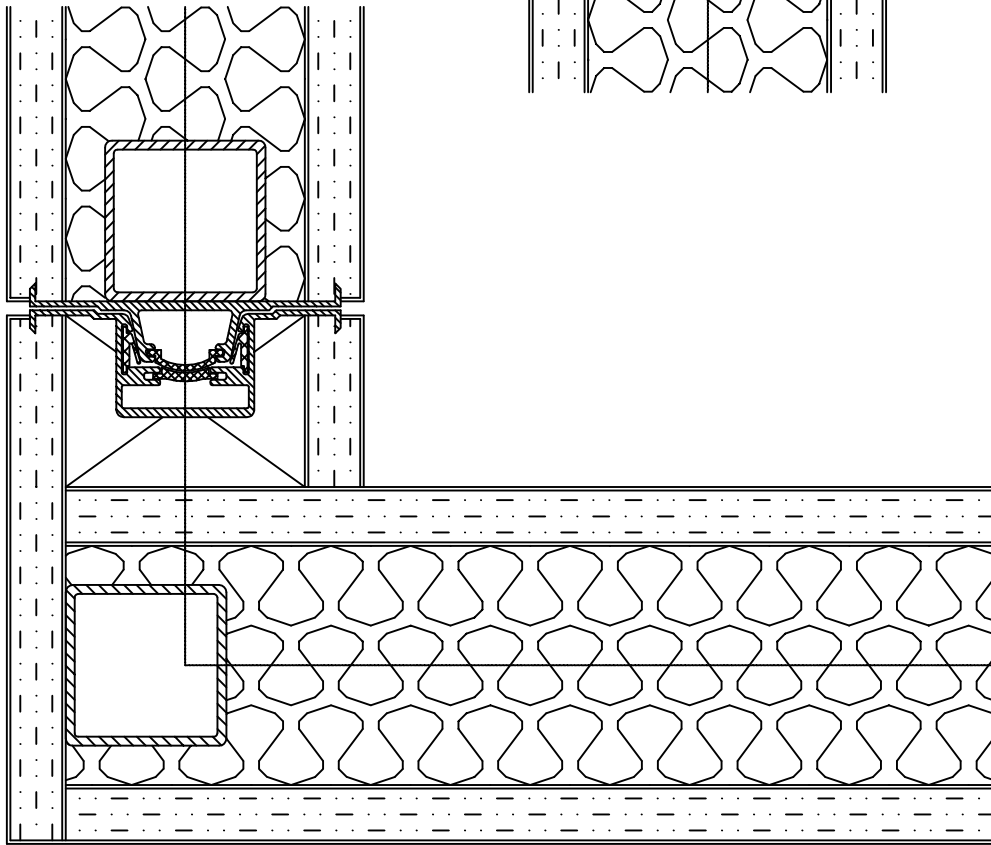

PLAN SECTION at 3-WAY

PLAN SECTION at CORNER

**brockhouse**

Brockhouse Modernfold Ltd  
 Kay One, 23 The Tything, Worcester, WR1 1HD  
 Tel: 01905 330055 Fax: 01905 330234  
 Email: sales@brockhouse.net

SYSTEM: Series 600

TITLE : Plan Section - 3 way- Concealed Profile

ALL DIMENSIONS IN MILLIMETRES - DO NOT SCALE ©

REV & DATE  
 28/04/2008

DRAWN BY  
 Andrew Hughes

DRAWING REF: 600.9