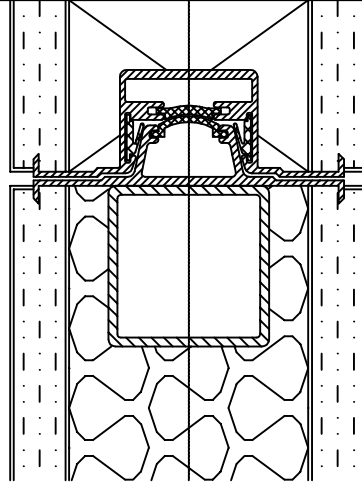

PLAN SECTION at 3-WAY

PLAN SECTION at CORNER

**brockhouse**

Brockhouse Modernfold Ltd  
 Kay One, 23 The Tything, Worcester, WR1 1HD  
 Tel: 01905 330055 Fax: 01905 330234  
 Email: sales@brockhouse.net

SYSTEM: Series 600

TITLE : Plan Section - 3 way- Concealed Profile

ALL DIMENSIONS IN MILLIMETRES - DO NOT SCALE ©

REV & DATE  
 28/04/2008

DRAWN BY  
 Andrew Hughes

DRAWING REF: 600.9