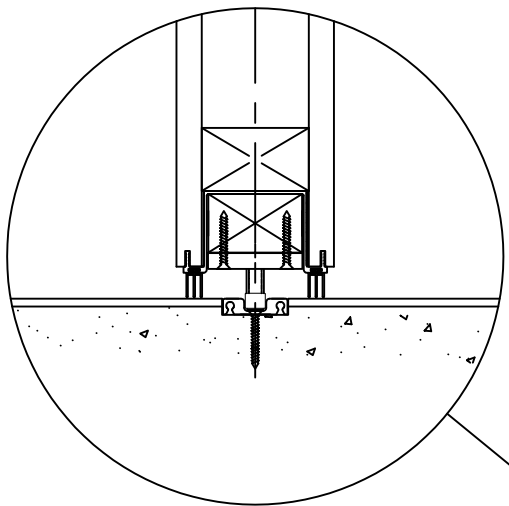

Option available to recess a guide rail in the floor if additional stability is required

PELMETS TO MATCH DOORS

FLOOR MOUNTED GUIDE PIN LOCATED IN STORAGE AREA

brockhouse
 Brockhouse Modernfold Ltd
 Kay One, 23 The Tything, Worcester, WR1 1HD
 Tel: 01905 330055 Fax: 01905 330234
 Email: sales@brockhouse.net

SYSTEM:	Series 220
TITLE :	Section Through - Optional Floor Track Detail
ALL DIMENSIONS IN MILLIMETRES - DO NOT SCALE	

REV & DATE	28/04/2008
DRAWN BY	Andrew Hughes
DRAWING REF:	220.3