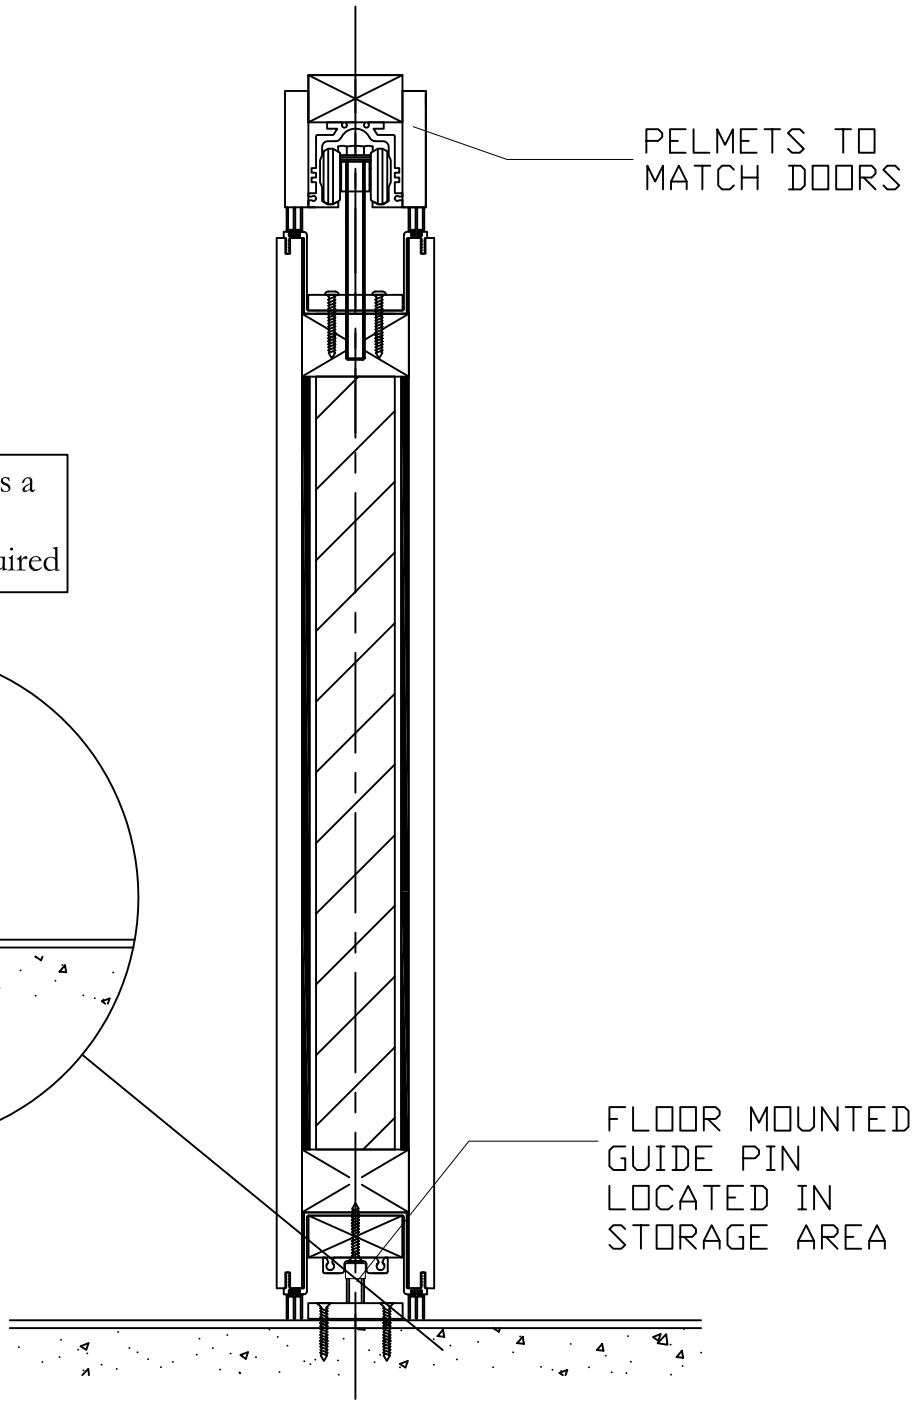

Option available to recess a guide rail in the floor if additional stability is required

PELMETS TO MATCH DOORS

FLOOR MOUNTED GUIDE PIN LOCATED IN STORAGE AREA

brockhouse
 Brockhouse Modernfold Ltd
 Kay One, 23 The Tything, Worcester, WR1 1HD
 Tel: 01905 330055 Fax: 01905 330234
 Email: sales@brockhouse.net

SYSTEM:	Series 220
TITLE :	Section Through - Optional Floor Track Detail
ALL DIMENSIONS IN MILLIMETRES - DO NOT SCALE	

REV & DATE	28/04/2008
DRAWN BY	Andrew Hughes
DRAWING REF:	220.3